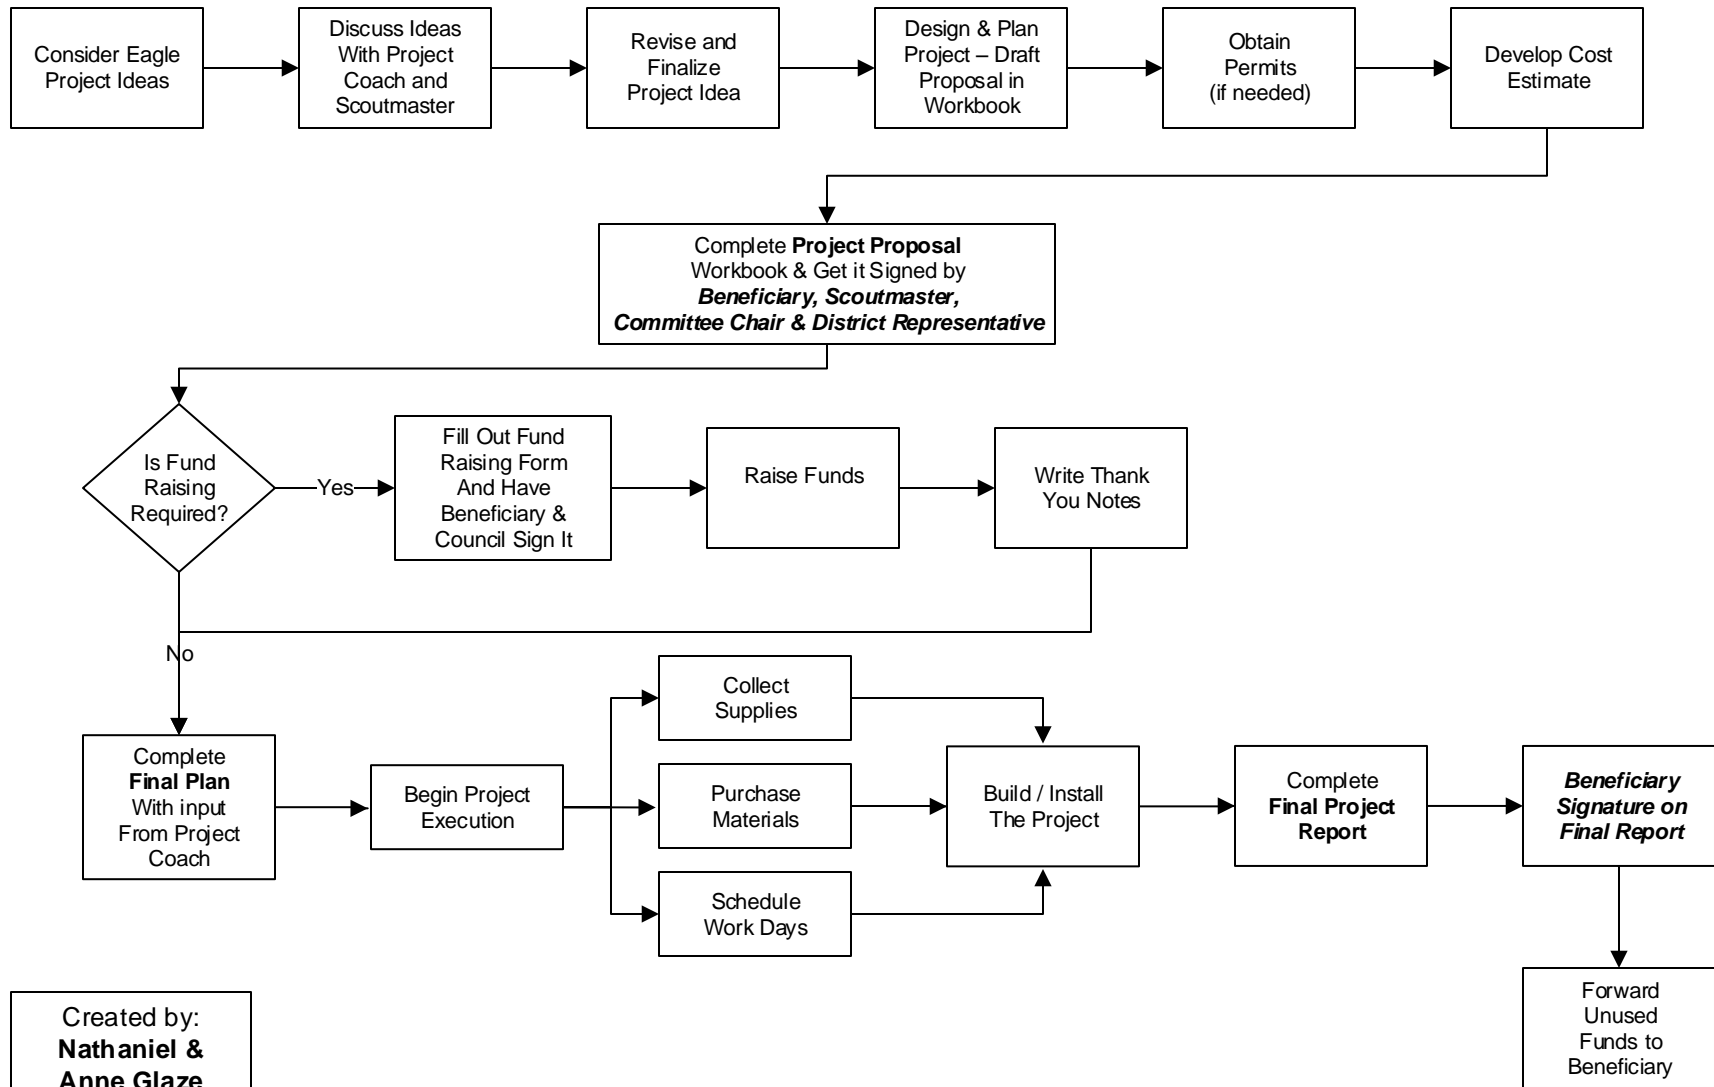

Eagle Rank Application Process

Created by:
Nathaniel & Anne Glaze
5/1/2012

Eagle Scout Leadership Project

Created by:
Nathaniel & Anne Glaze
5/1/2012