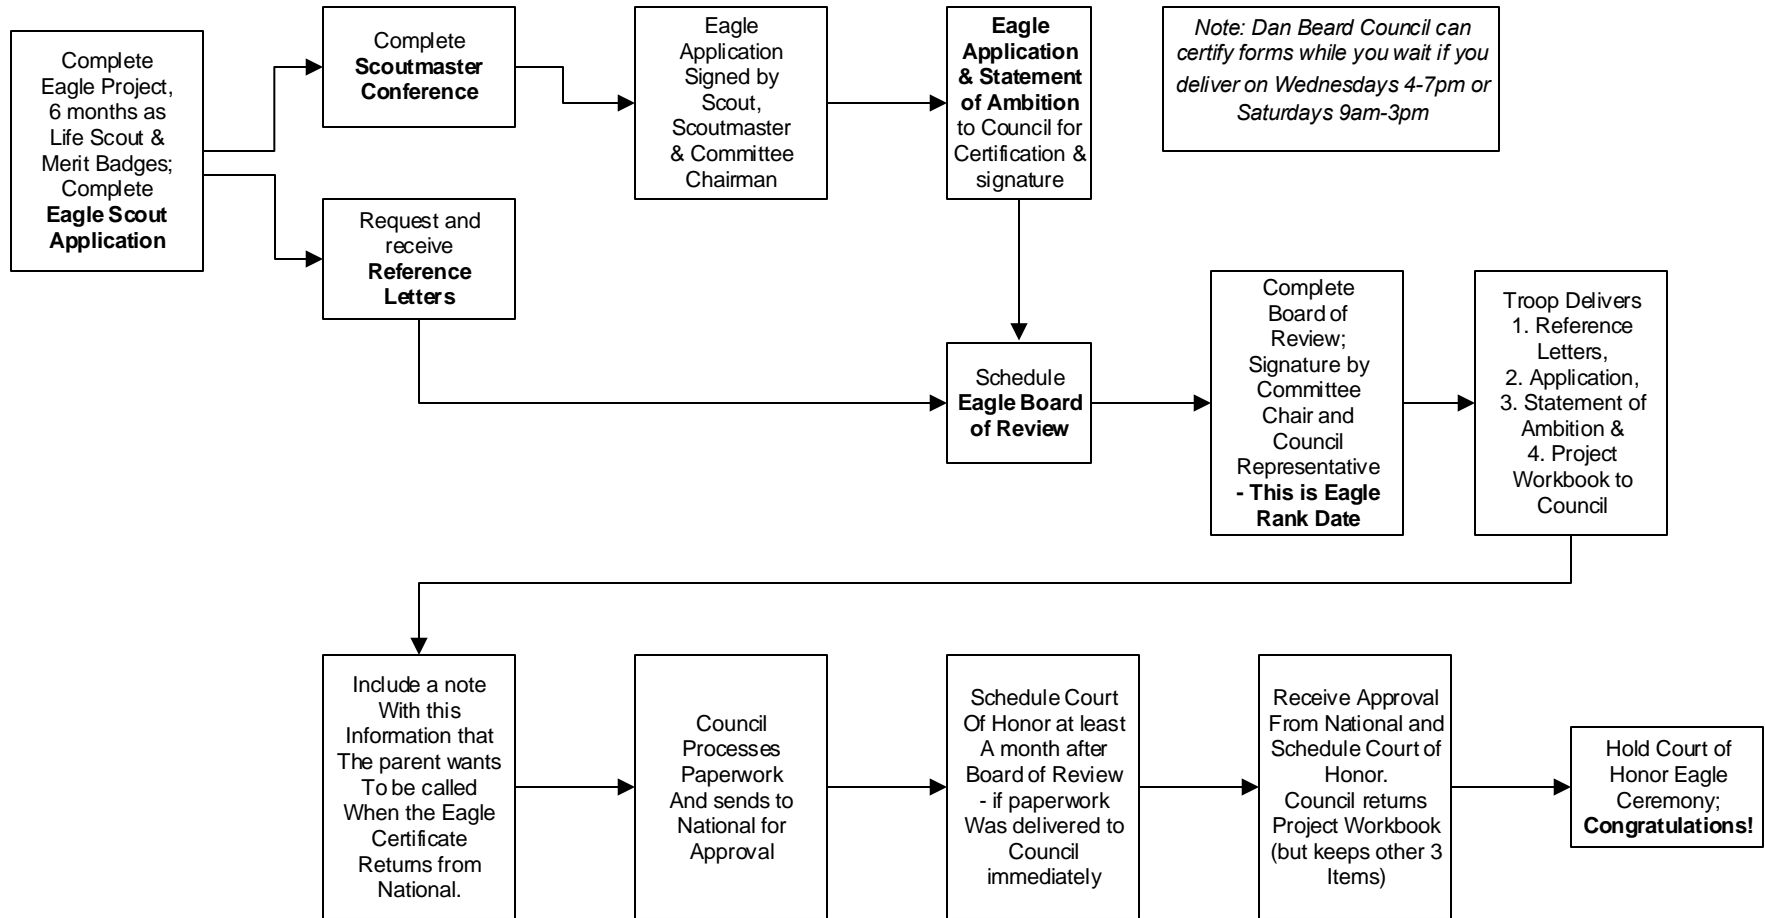

Eagle Rank Application Process

Created by:
Nathaniel & Anne Glaze
5/1/2012

Eagle Scout Leadership Project

Created by:
Nathaniel & Anne Glaze
5/1/2012