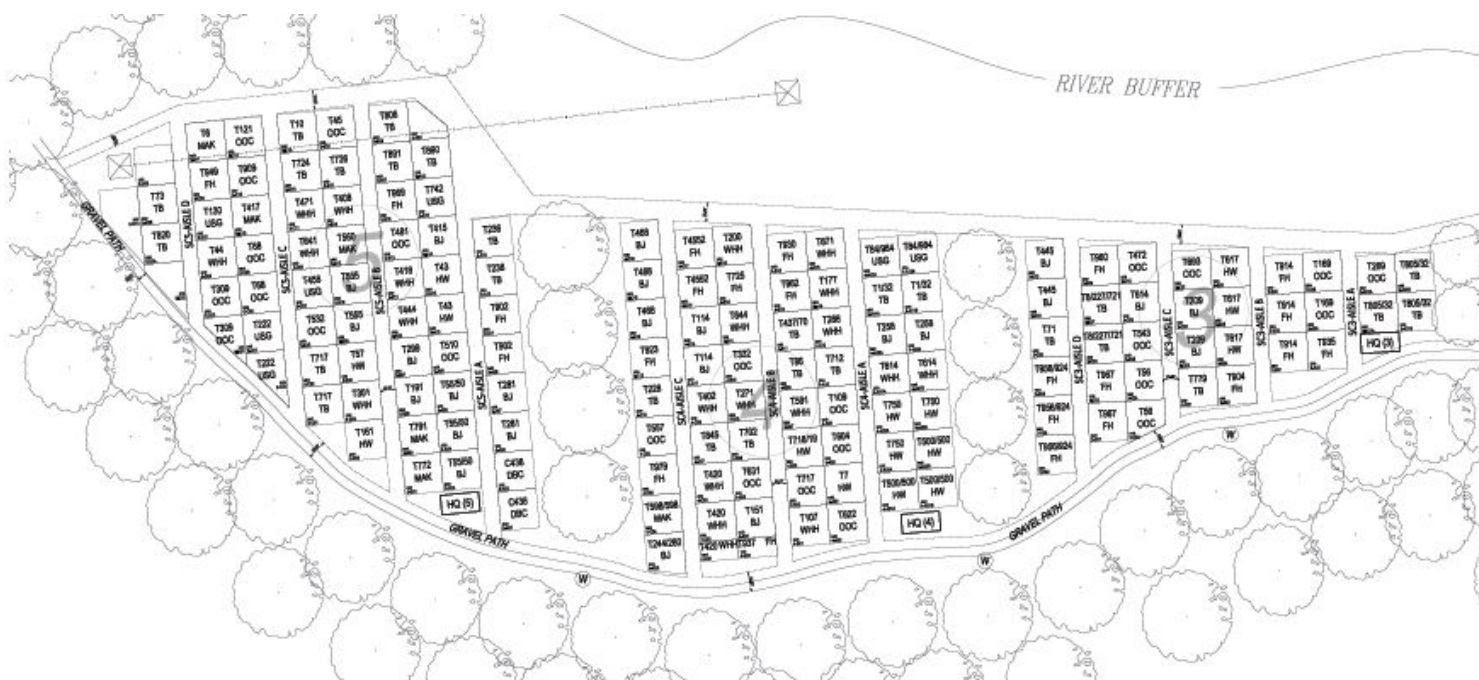

PETERLOON CAMPSITE MAPS

The detailed maps of campsite locations for **all subcamps** (zero, 1,2,3,4 and 5) can be [downloaded by clicking here](#) . (2.5MB download)

Want to get to know the neighborhood and the layout of the events for Peterloon 2014?

[Download the Peterloon 2014 Map by clicking here](#) (warning - it's a big file - 6.5MB)

Peterloon Activity Field

Looking for Souvenirs? Stop by the Trading Post by the Frisch's Dining Pavilion

MIDWAY ACTIVITIES